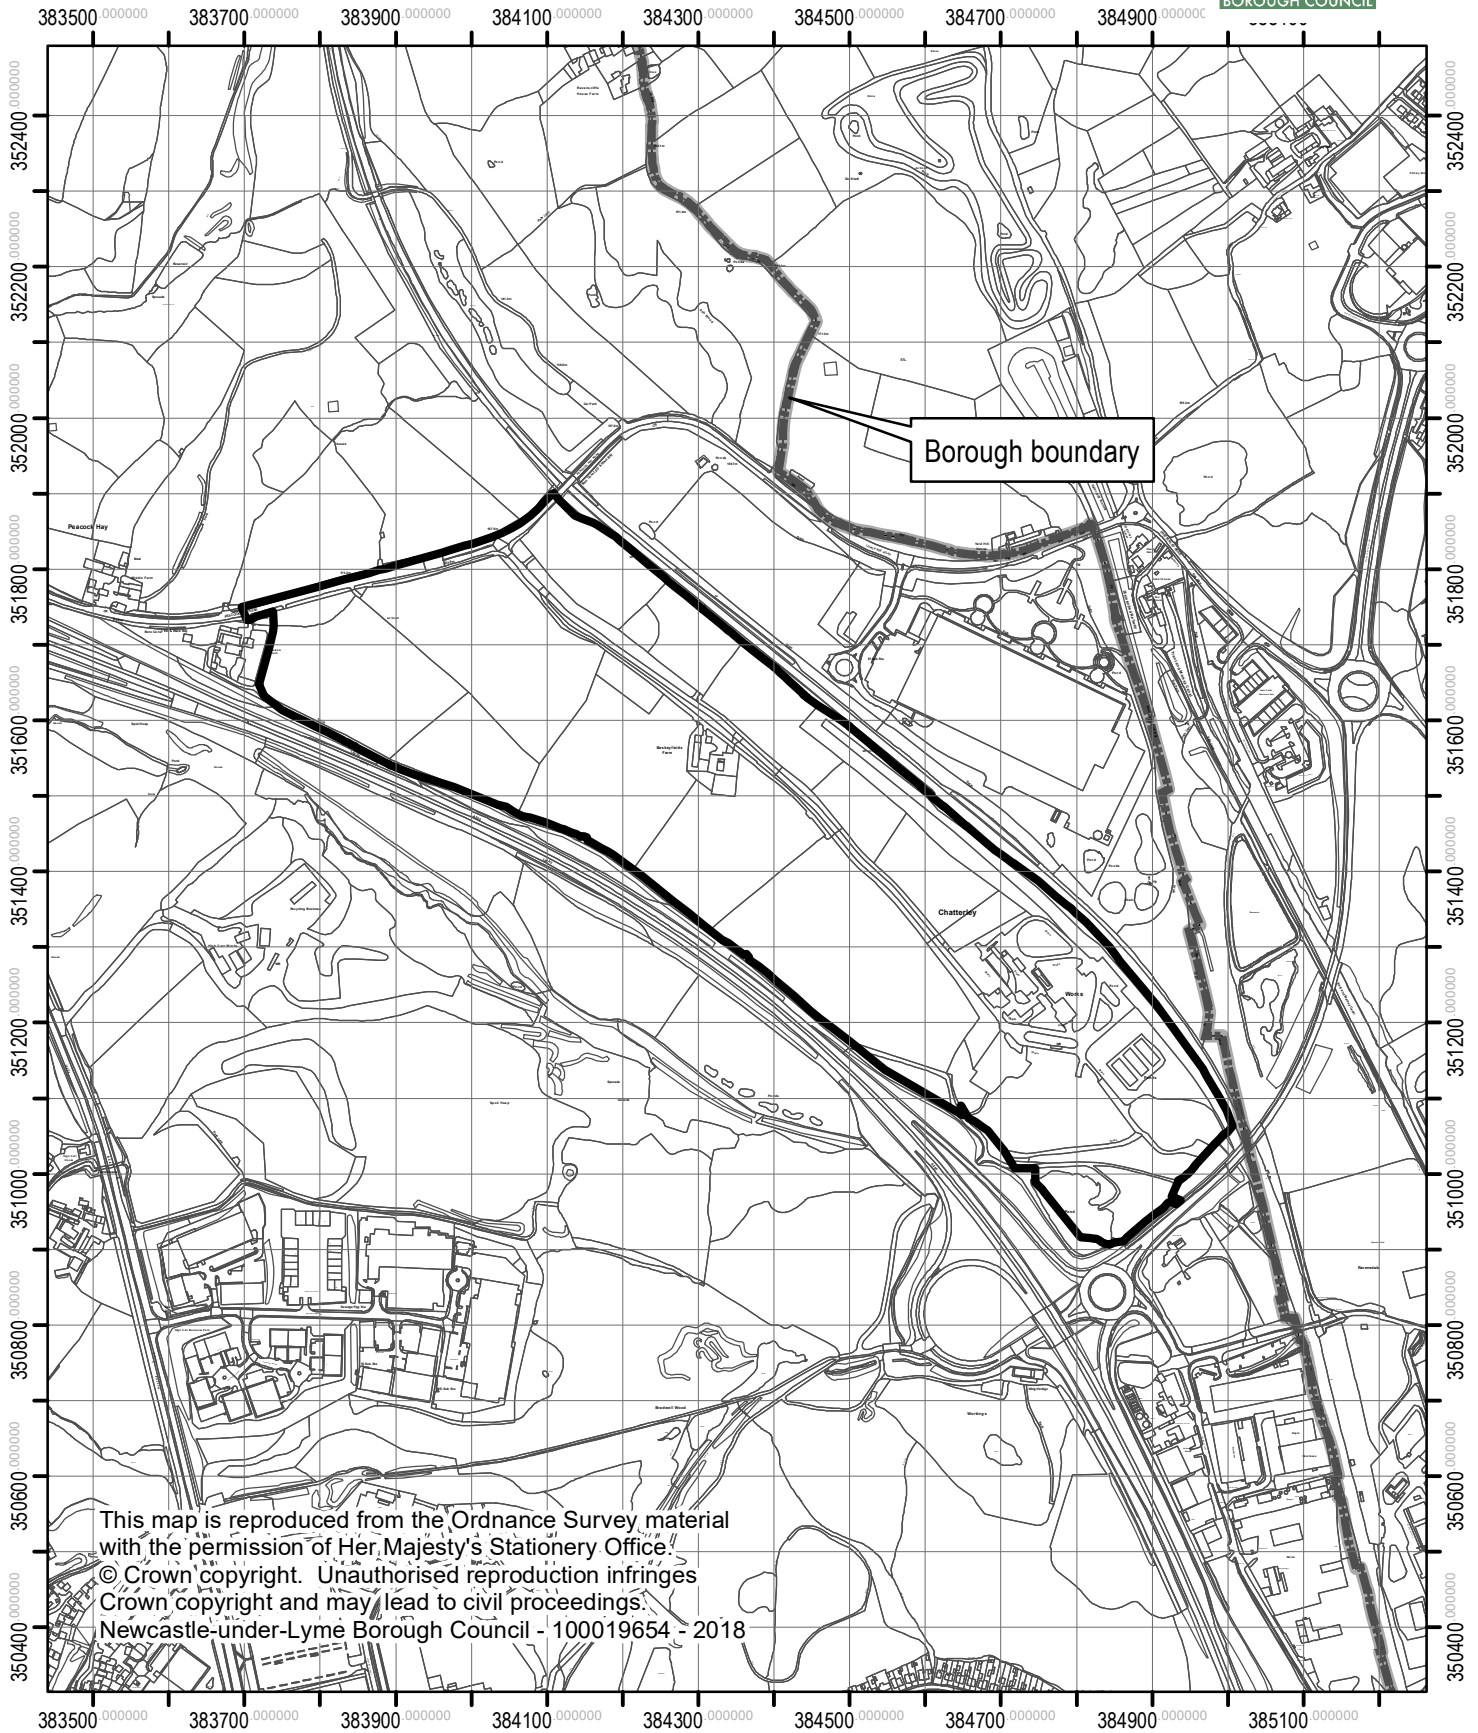

**Chatterley Valley Development Site,  
Peacock Hay Road, Newcastle-under-Lyme, ST6 4QH.**

This map is reproduced from the Ordnance Survey material with the permission of Her Majesty's Stationery Office.  
© Crown copyright. Unauthorised reproduction infringes Crown copyright and may lead to civil proceedings.  
Newcastle-under-Lyme Borough Council - 100019654 - 2018